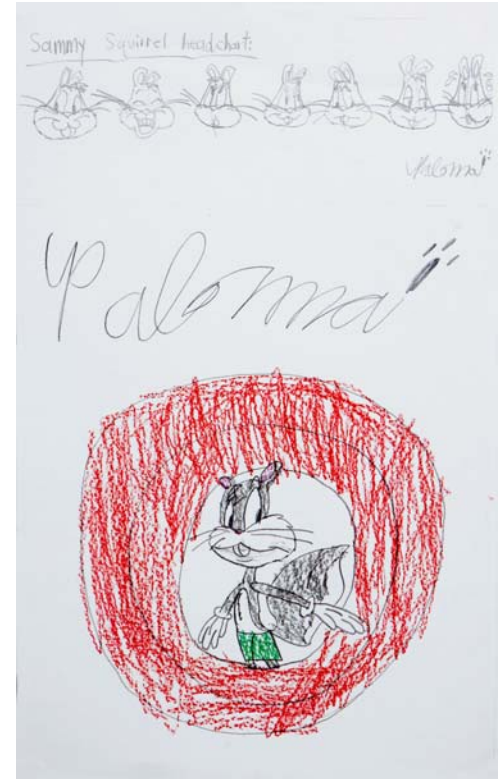

Side by Side: Yvette Silver & Paloma Kalisch
Visual Art Medium: drawing
NYC, NY

“Working together has given Paloma the chance to push herself, do new things and to understand the thinking that goes into cartooning as well as the materials professionals use. It has helped me become more creative and patient as a teaching artist.”
 -Y.S.

Fallen Hero: Excerpt from "Eretz" A Graphic Memoir in Progress
Pen & Ink
Yvette Silver

Sammy Squirrel
Pencil & Crayon
Paloma Kalisch 2009

ZIG-ZAG and PLUGO
Pen & Ink, Washes, Collage
Yvette Silver & Paloma Kalisch 2009