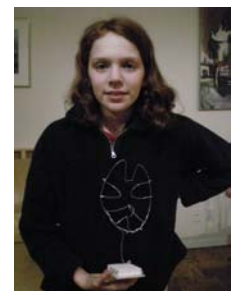

Side by Side: Yvette Silver & Paloma Kalisch
Visual Art Medium: drawing
NYC, NY

“Working together has given Paloma the chance to push herself, do new things and to understand the thinking that goes into cartooning as well as the materials professionals use. It has helped me become more creative and patient as a teaching artist.”
 -Y.S.

Fallen Hero: Excerpt from "Eretz" A Graphic Memoir in Progress
Pen & Ink
Yvette Silver

Sammy Squirrel
Pencil & Crayon
Paloma Kalisch 2009

ZIG-ZAG and PLUGO
Pen & Ink, Washes, Collage
Yvette Silver & Paloma Kalisch 2009